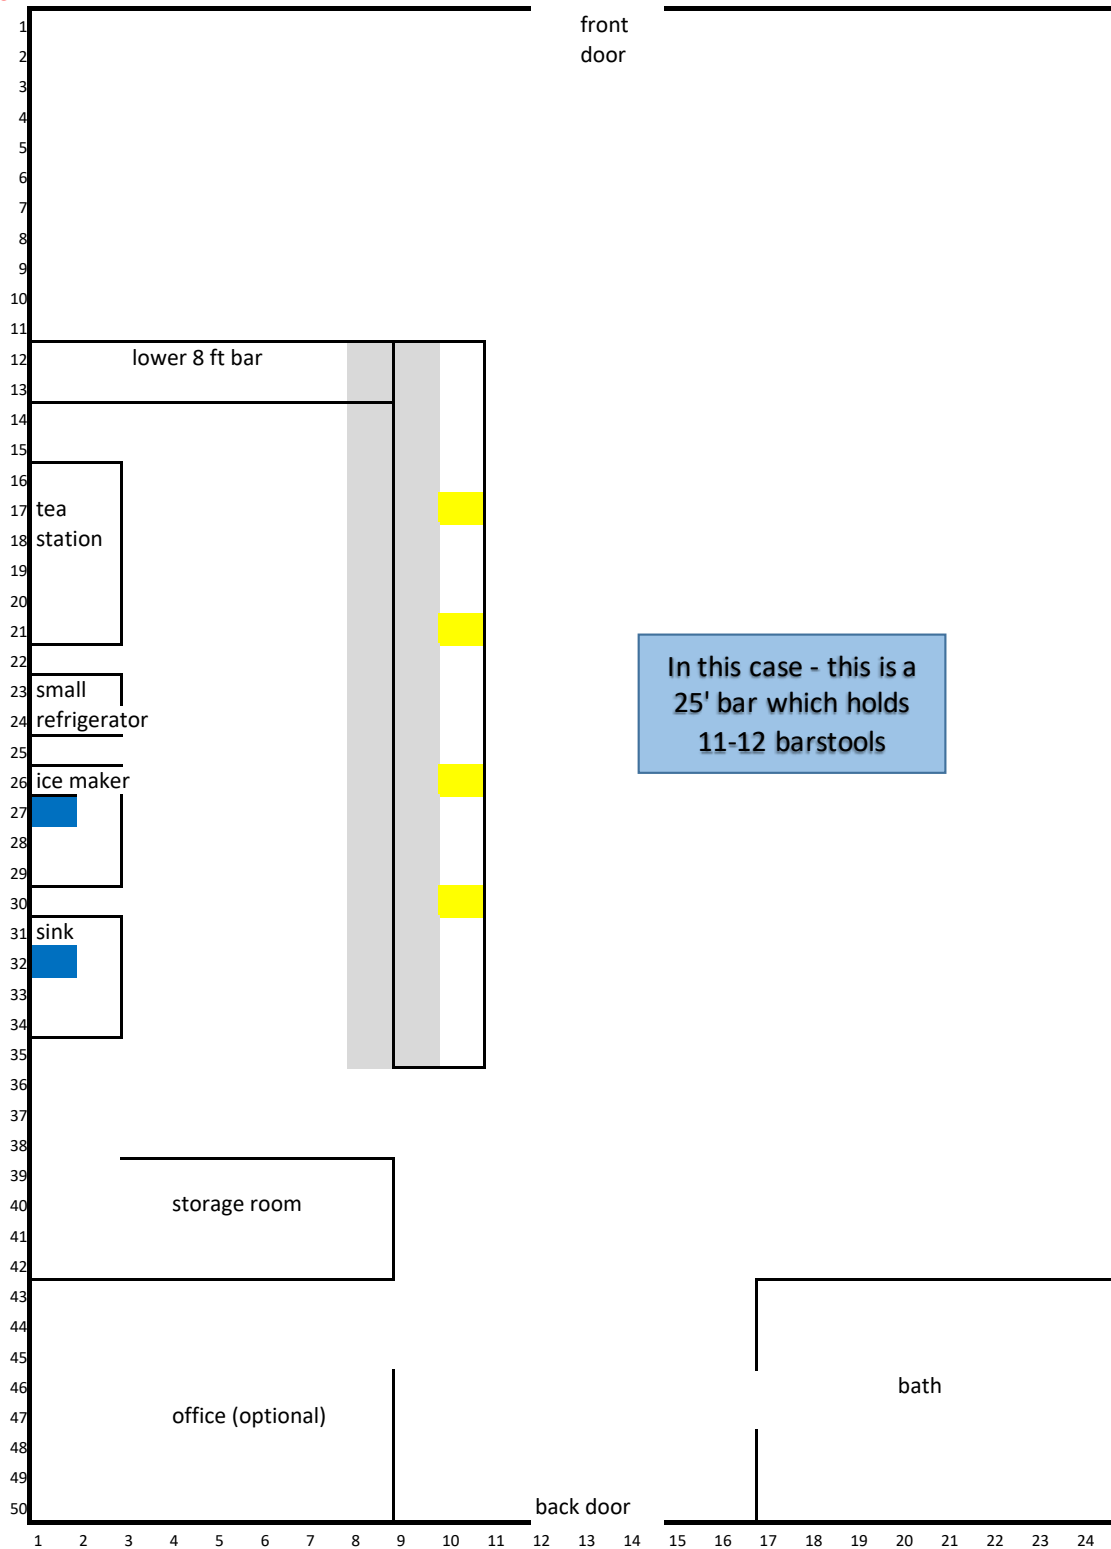

24x50 space

In this case - this is a 25' bar which holds 11-12 barstools

 water and drain
 Electrical outlet